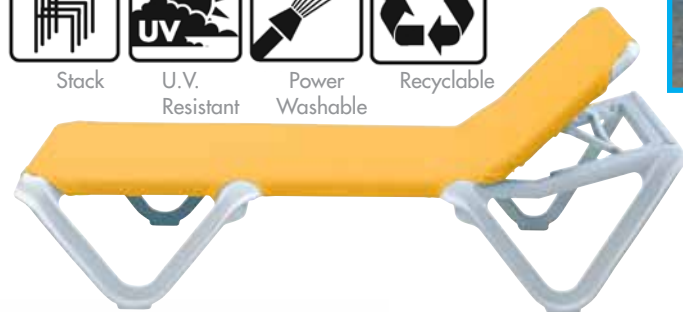

All Slings are Mildew, Mold, & Fungi Resistant